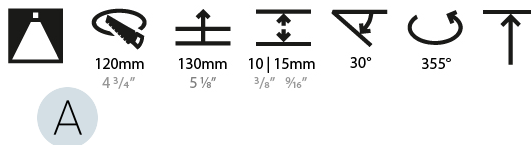

GENERAL

Series: Mechaniq Round
Brand: Prolicht
Division: Architectural
Mounting Type: Recessed
Mounting Location: Ceiling
Subcategory: Downlight

PHYSICAL

Shape: Round
Diameter (mm): 130
Diameter (in): 5 1/8
Height (mm): 108
Height (in): 4 1/4
Ceiling Thickness (mm): 10 / 12.5 / 15
Ceiling Thickness (in): 3/8 or 1/2 or 9/16
Min. Recessing Depth (mm): 130
Min. Recessing Depth (in): 5 1/8
Light Distribution: Adjustable / Downlight
Weight (kg): 0.707
Weight (lbs): 1.56
Fixture Finish: SSR / BKV / CWI / CRY / HAB / UFT / ITA / RUA / FTG / MYG / LOD / PUS / FRO / FUP / KIA / POP / BLS / SPG / MEY / GOH / GUM / CHC / COM / ABZ / JAG / OBR / MOS / ROR
Fixture Material: Aluminum Die Cast
Cut-out Measurements: 120mm / 4 3/4"

ELECTRICAL

Lamp Type: LED (Zhaga Standard)
Input Wattage (W): 28.6
Total Output Wattage (W): 26
Dimming: Tri-Mode (Non-Dimming and Phase Dimming (120Vac only) and 0-10V Dimming)
Driver Included: No
Driver Location: Recessed Housing
Driver Type: Constant Current - Universal
Driver Class: Class 2
Housing: See components
Input Voltage (V): 120 - 277
Constant Current (MA): 700

LED

Number of LEDs: 1
Color Temperature (°K): 2700 / 3000 / 3500 / 4000
Max. Delivered Lumen (lm): 2960 / 3030 / 3185 / 3250
CRI: >90 CRI
Lamp Life (hrs): 50000

OPTICAL

Reflector: 18 / 26 / 40
Adjustability: Rotational 355°; Tilt 30°

RATINGS AND CERTIFICATIONS

Certified By: Certified for North American Standards
IP rating: IP20