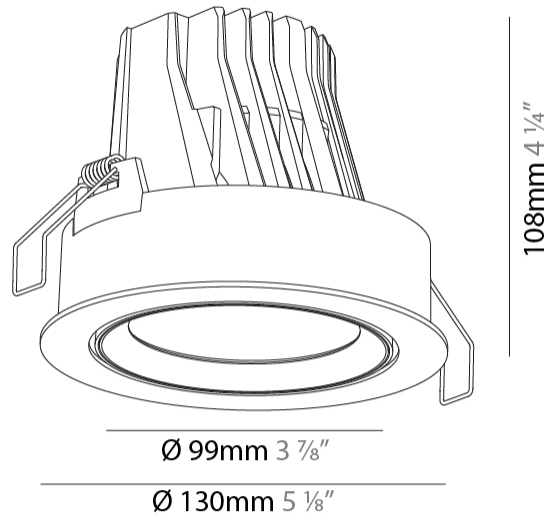

GENERAL

Series: Mechaniq Round
 Brand: Prolicht
 Division: Architectural
 Mounting Type: Recessed
 Mounting Location: Ceiling
 Subcategory: Downlight

PHYSICAL

Shape: Round
 Diameter (mm): 130
 Diameter (in): 5 1/8
 Height (mm): 108
 Height (in): 4 1/4
 Ceiling Thickness (mm): 10 / 12.5 / 15
 Ceiling Thickness (in): 3/8 or 1/2 or 9/16
 Min. Recessing Depth (mm): 130
 Min. Recessing Depth (in): 5 1/8
 Light Distribution: Adjustable / Downlight
 Weight (kg): 0.707
 Weight (lbs): 1.56
 Fixture Finish: SSR / BKV / CWI / CRY / HAB / UFT / ITA / RUA / FTG / MYG / LOD / PUS / FRO / FUP / KIA / POP / BLS / SPG / MEY / GOH / GUM / CHC / COM / ABZ / JAG / OBR / MOS / ROR
 Fixture Material: Aluminum Die Cast
 Cut-out Measurements: 120mm / 4 3/4"

LED

Number of LEDs: 1
 Color Temperature (°K): 2700 / 3000 / 3500 / 4000
 Max. Delivered Lumen (lm): 830 / 930 / 1010 / 1030
 CRI: >90 CRI
 Lamp Life (hrs): 50000

OPTICAL

Reflector°: 8
 Adjustability: Rotational 355°, Tilt 30°

RATINGS AND CERTIFICATIONS

Certified By: Certified for North American Standards
 IP rating: IP20

120mm 4 3/4"	130mm 5 1/8"	10 15mm 3/8" 9/16"	30°	355°	↑
A					

MECHANIQ ROUND RECESSED

A35037-

PROJECT _____